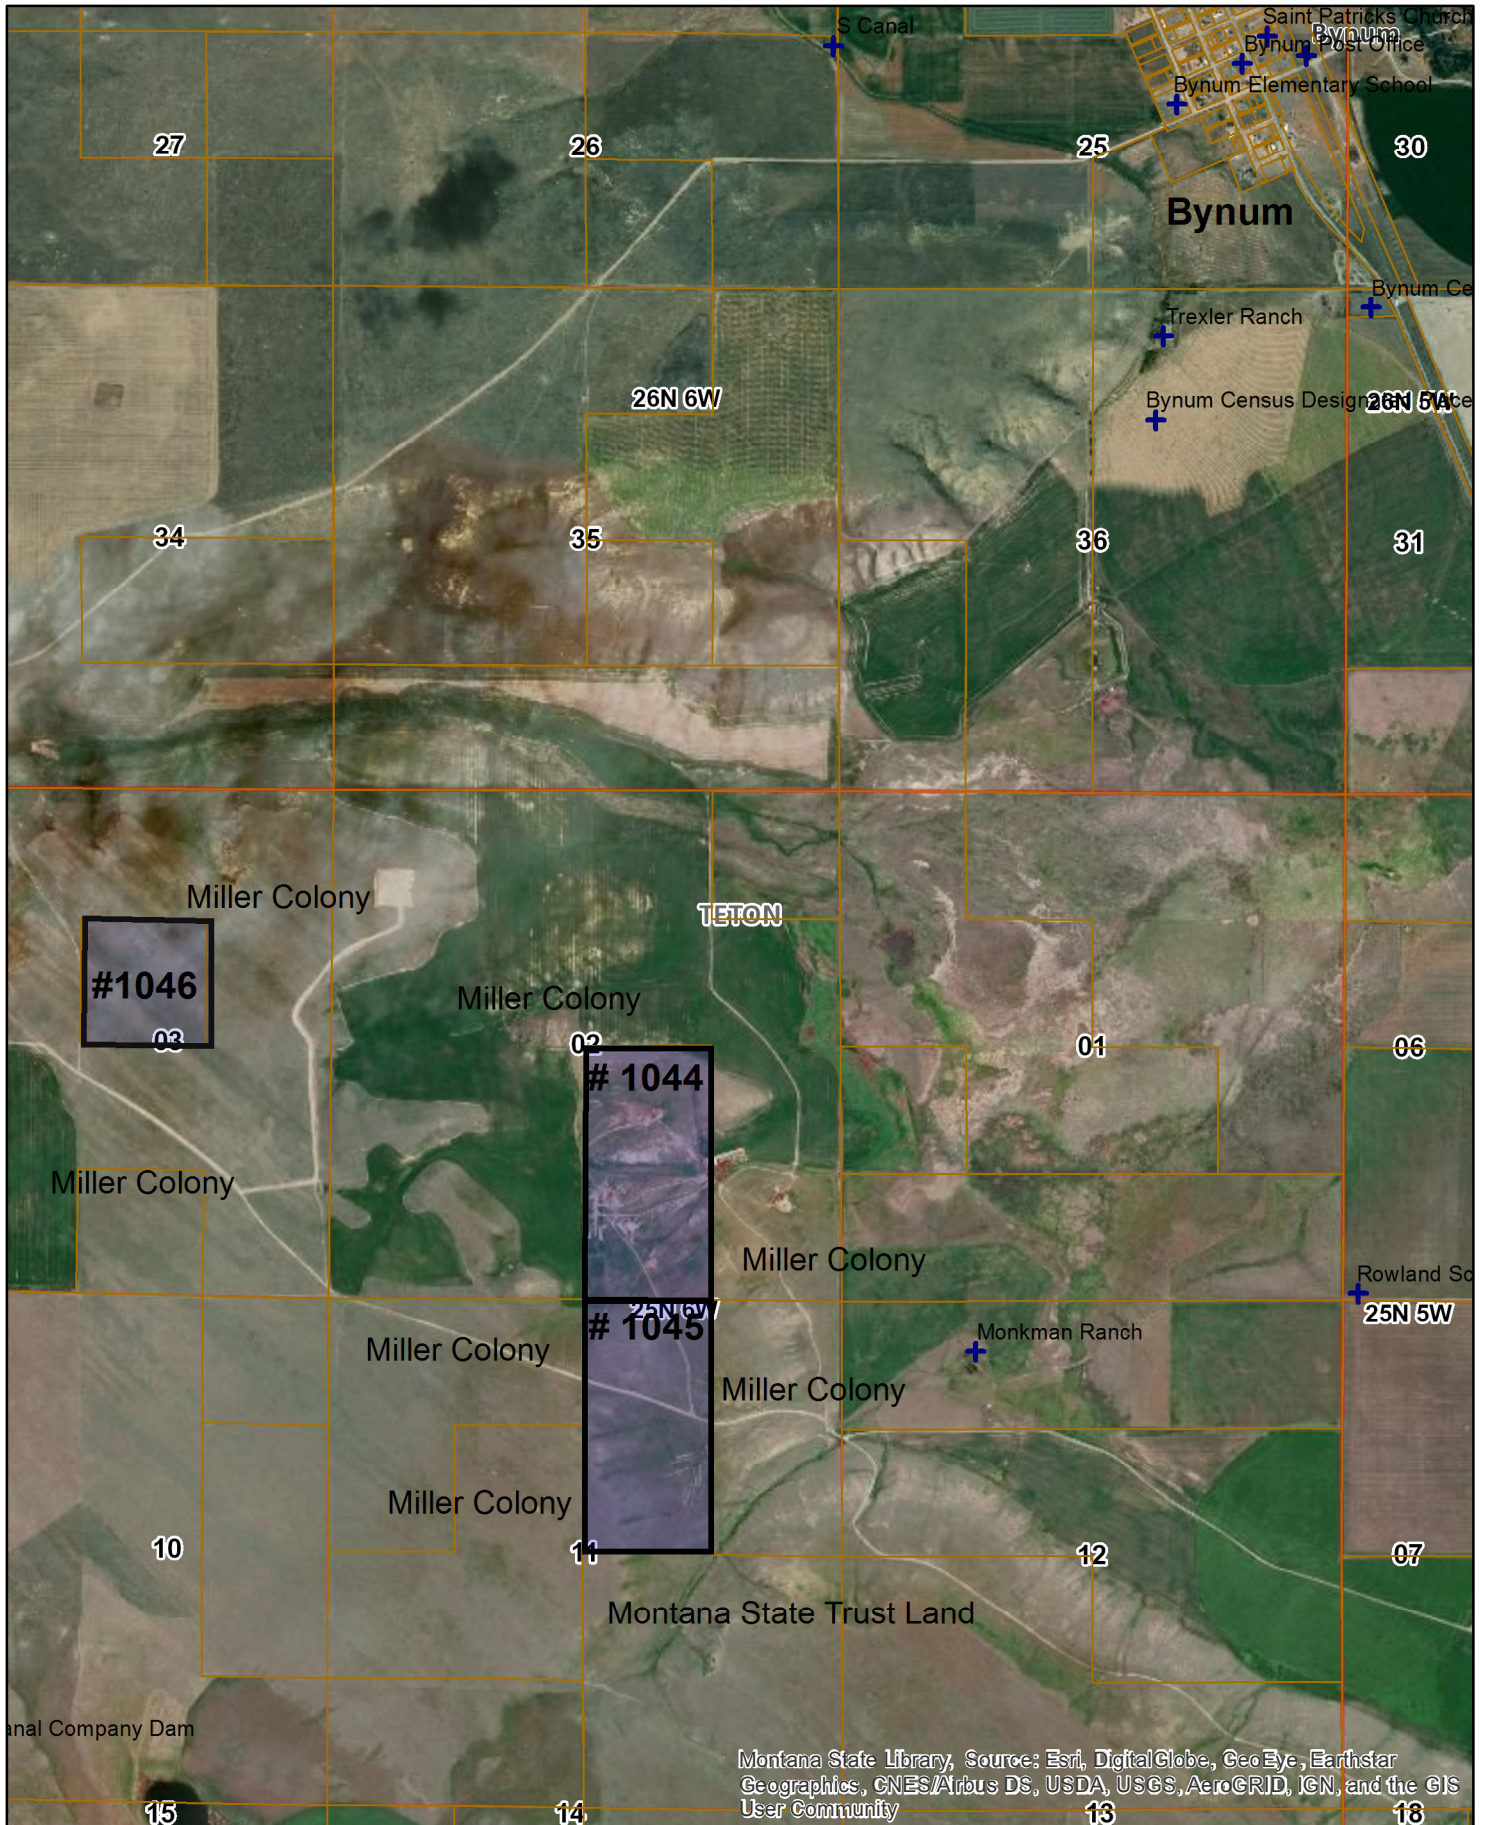

Teton County Land Sales

Montana State Library, Source: Esri, DigitalGlobe, GeoEye, Earthstar Geographics, CNES/Airbus DS, USDA, USGS, AeroGRID, IGN, and the GIS User Community

- + Geographic Names and Places (Montana State Library)
- + MountainPeaks
- + MT_Cities
- + County Seat No Symbol
- + Counties
- CountyLines